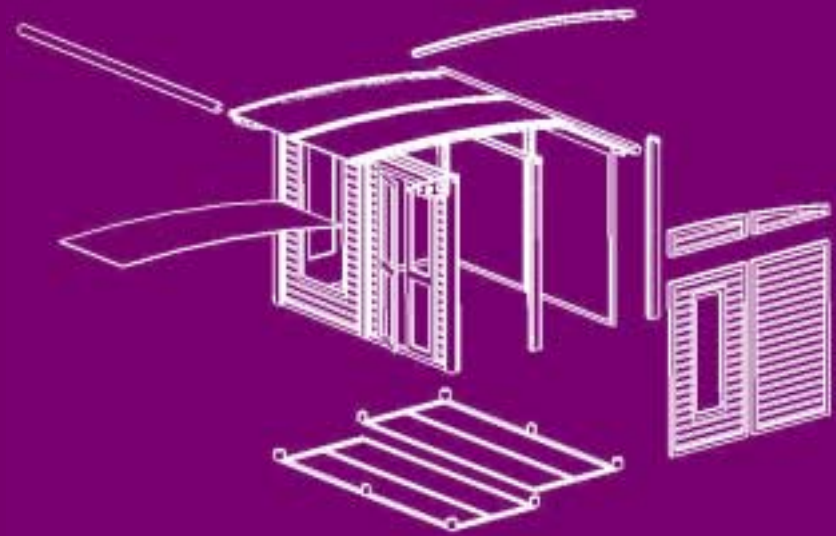

forest life space: relax and enjoy

Painted with Cuprinol Garden Shades in Sage. Deck not included

Diagram above shows the components to life space.

Dimensions

Height 1.9 (min) 2.3m (max)
incl. roof overhang

**Footprint
Max Size** 3.0m x 2.4m
3.0 x 3.3m (incl. roof overhang)

life space is available in standard and premium options

life space standard

- Half Glazed Double Door with shoot bolt locking system
- Single front opening window with 3 point locking system
- Modular front panels allow door and window to be fitted at either side of the front of the building.
- Low voltage central light
- Battery operated alarm
- 17mm tongue & groove timber panels
- Galvanized steel base frame
- Anodised aluminium structural frame
- Twin walled polycarbonate roof panels
- Integrated roof gutters
- 28mm deckboarded floor

life space standard WRP01

Delivered only
£2,999.00

Delivered and installed
£3,295.00

life space premium

- Fully glazed double door with shoot bolt locking system
- 3 opening windows with 3 point locking system (modular side panels allow side windows to be fitted in a variety of locations)
- Low voltage central light
- Battery operated alarm
- 17mm tongue & groove timber panels
- Galvanized steel base frame
- Anodised aluminium structural frame
- Twin walled polycarbonate roof panels
- Integrated roof gutters
- 28mm deckboarded floor